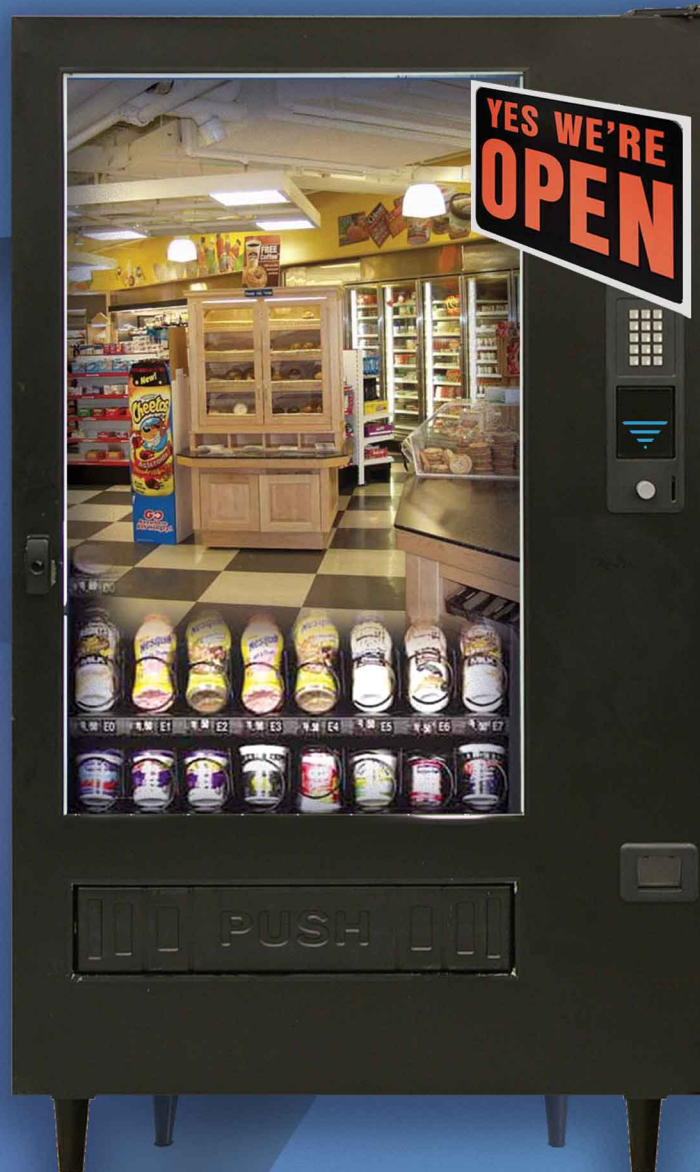

Imagine total convenience....

***We put the store on location!
The GPL 751 Fusion
offering sales 24/7***

Simple by choice - Reliable by design

**We have put a convenience store right on location, the Fusion machine does it all.
Fresh food, Milk, water, juice, tea, sodas, snacks, candy and pastries -
all available in one machine.**

the GPL 751 Fusion Series

*GPL Fusion Series
Specifications:*

Height - 72"

Depth - 37.4"

Width - 41.5"

Weight - 693 lbs.

Electrical - 117V, 50/60 Hz, 15A

Listings - FCC Pending, NAMA, UL

Assortment -

Fits 24-ounce bottles, milk chugs, cans, pouches, and much more. Personalize the machine to meet your employee's needs. Offer everything from sandwiches to snacks - and even leave room for dessert.